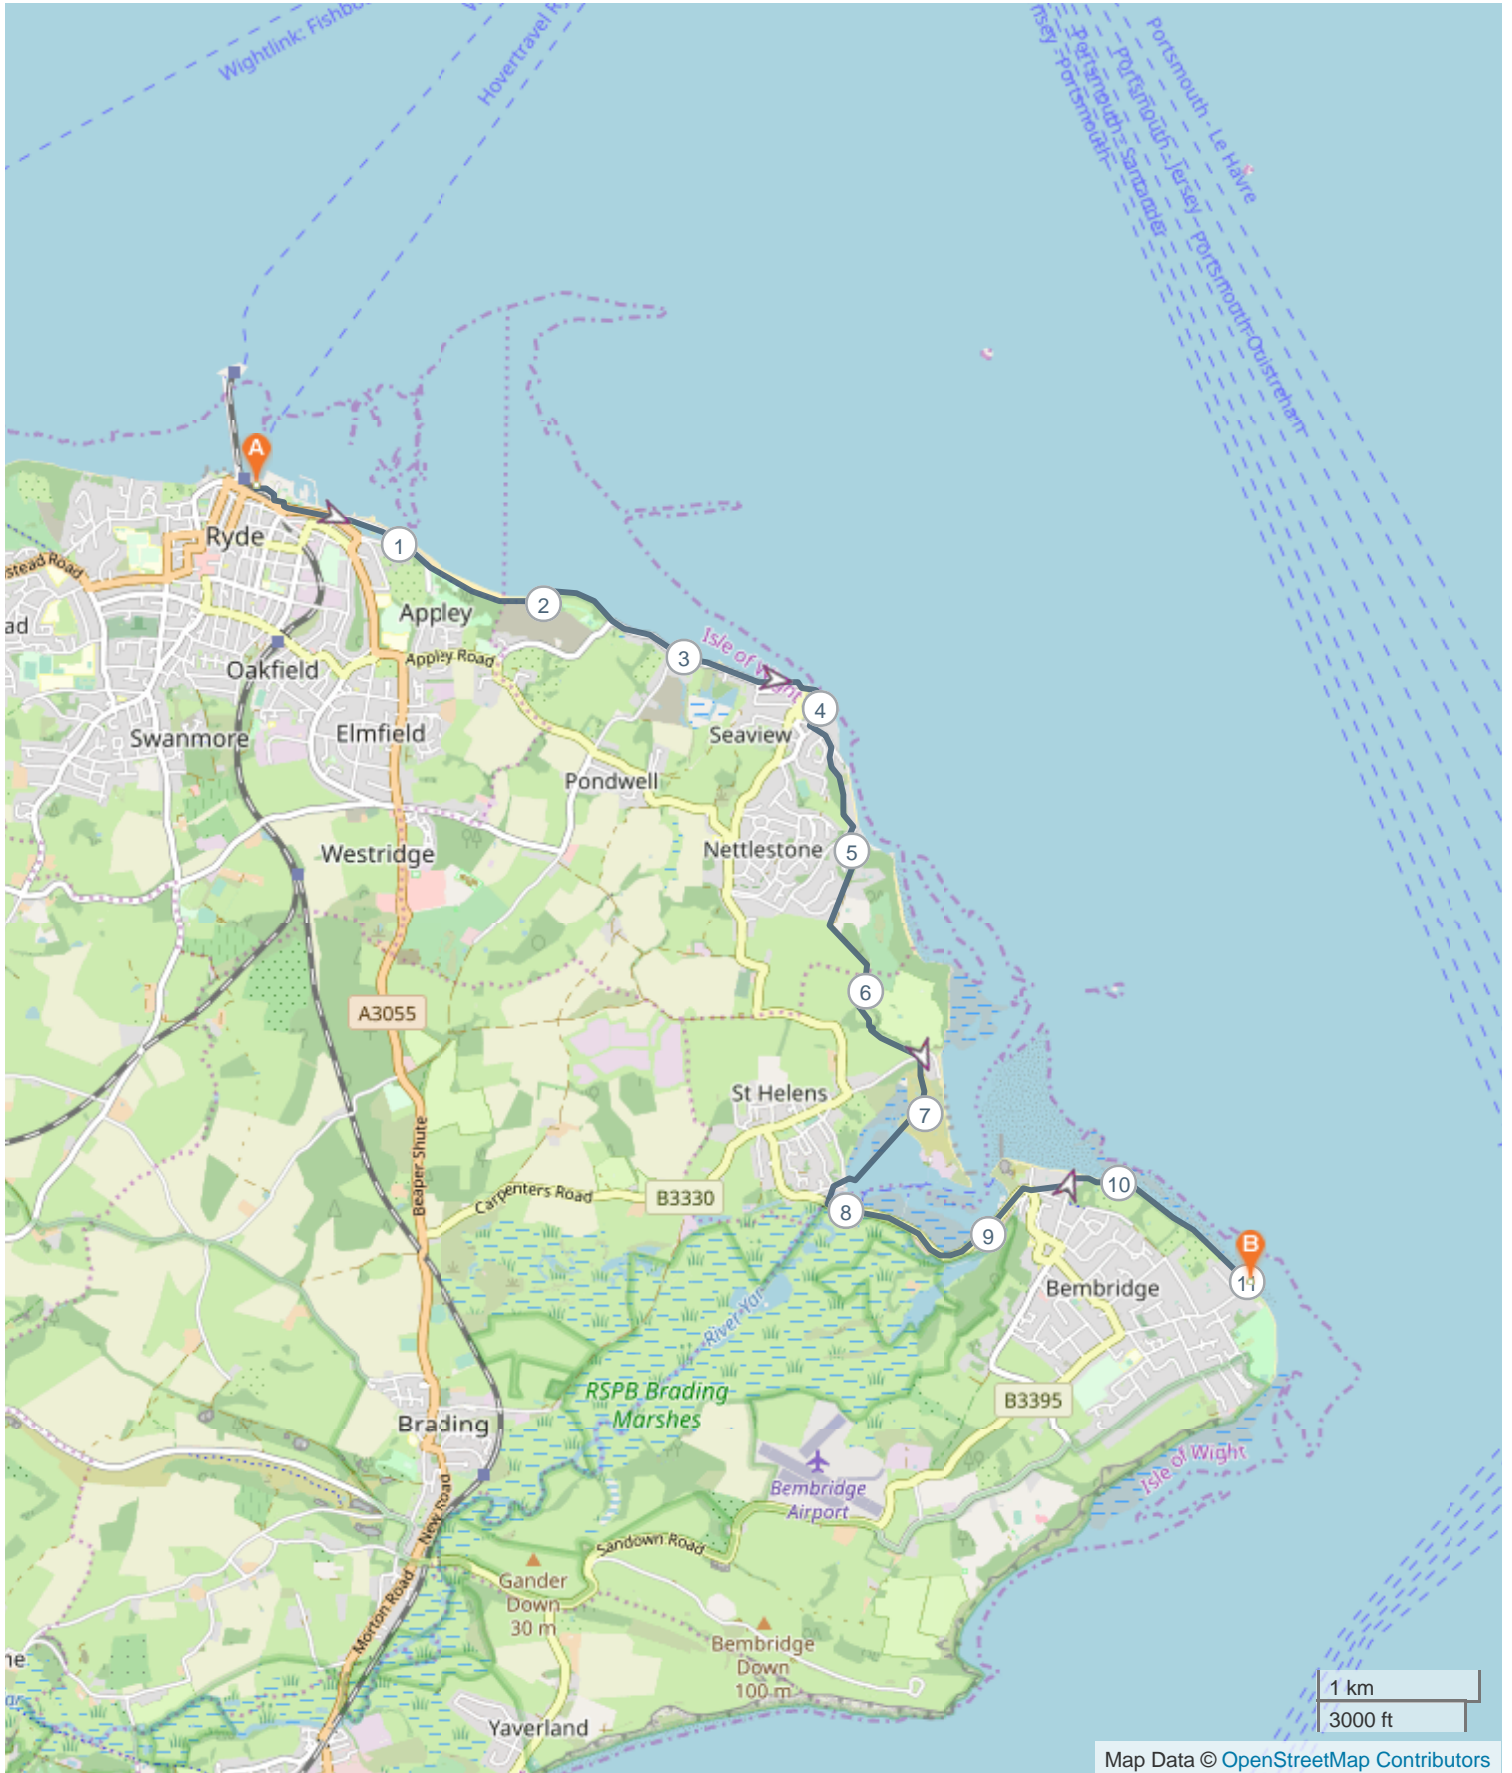

# Ryde To Bembridge Coastal Footpath Walk

## ROUTE INFORMATION

ROUTE LENGTH	11.069 km
ASCENT	91 m
DESCENT	91 m
HILLS	⬆ 27.1%   ⬇ 36.1%   ➡ 36.9%
TERRAIN	Mixed

## ROUTE DIRECTIONS

No	Km	Turn	Directions
1	0.000		Start on
2	0.125	→	Turn right onto Quay Road
3	0.146	←	Turn left
4	0.221	↗	Turn slight right
5	0.227	→	Turn right
6	0.240	←	Turn left
7	0.245	←	Turn left
8	0.253	←	At roundabout, take exit 1 onto Esplanade
9	0.579	←	Turn left onto North Walk
10	0.596	→	Turn right
11	0.616		Keep left
12	0.975	↖	Turn slight left
13	1.051	→	Turn right onto North Walk
14	1.060	←	Turn left
15	1.225	←	Turn left
16	1.229	→	Turn right onto Garden Walk
17	2.038		Keep left
18	2.044	←	Turn left onto Appley Walk
19	2.046	→	Turn right onto Appley Walk
20	2.517	←	Turn left
21	2.520	←	Turn left onto Springvale Road
22	3.502	←	Turn left
23	3.505	→	Turn right
24	3.808	←	Turn left onto The Esplanade
25	4.125	←	Turn left onto Pier Road
26	4.328	↗	Keep right onto Pier Road
27	4.858	←	Turn left
28	4.863	↖	Turn slight left onto Gully Road
29	5.515	←	Turn left
30	5.963	→	Turn right
31	6.097	←	Turn left
32	6.623	←	Turn left onto Duver Road
33	6.633	→	Turn right
34	6.751	→	Turn right
35	6.773	←	Turn left

<b>No</b>	<b>Km</b>	<b>Turn</b>	<b>Directions</b>
36	6.888	➔	Turn right
37	6.930		Keep left
38	7.028	↙	Turn sharp left
39	7.690	←	Turn left onto Mill Road
40	7.776	←	Turn left
41	7.803	➔	Turn right
42	7.893	➔	Turn right onto Embankment Road
43	9.404	←	Turn left
44	9.416		Keep left onto Pump Lane
45	9.639	←	Turn left onto Ducie Avenue
46	9.717	←	Turn left
47	9.804	↗	Keep right
48	11.038	➔	Turn right
49	11.046	←	Turn left
50	11.056	←	Turn left
51	11.069		FINISH