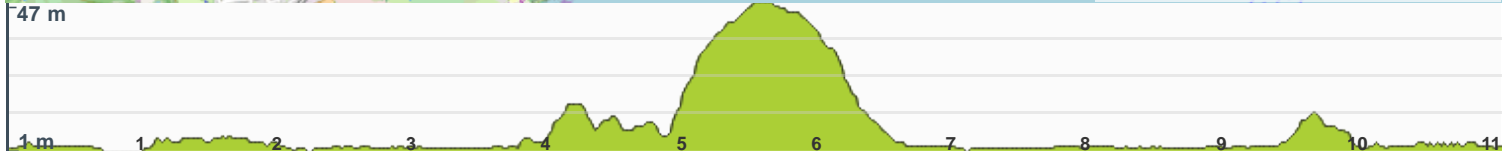

Ryde To Bembridge Coastal Footpath Walk

ROUTE DIRECTIONS

No	Km	Turn	Directions
1	0.000		Start on
2	0.125	→	Turn right onto Quay Road
3	0.146	←	Turn left
4	0.221	↗	Turn slight right
5	0.227	→	Turn right
6	0.240	←	Turn left
7	0.245	←	Turn left
8	0.253	←	At roundabout, take exit 1 onto Esplanade
9	0.579	←	Turn left onto North Walk
10	0.596	→	Turn right
11	0.616		Keep left
12	0.975	↖	Turn slight left
13	1.051	→	Turn right onto North Walk
14	1.060	←	Turn left
15	1.225	←	Turn left
16	1.229	→	Turn right onto Garden Walk
17	2.038		Keep left
18	2.044	←	Turn left onto Appley Walk
19	2.046	→	Turn right onto Appley Walk
20	2.517	←	Turn left
21	2.520	←	Turn left onto Springvale Road
22	3.502	←	Turn left
23	3.505	→	Turn right
24	3.808	←	Turn left onto The Esplanade
25	4.125	←	Turn left onto Pier Road
26	4.328	↗	Keep right onto Pier Road
27	4.858	←	Turn left
28	4.863	↖	Turn slight left onto Gully Road
29	5.515	←	Turn left
30	5.963	→	Turn right
31	6.097	←	Turn left
32	6.623	←	Turn left onto Duver Road
33	6.633	→	Turn right
34	6.751	→	Turn right
35	6.773	←	Turn left